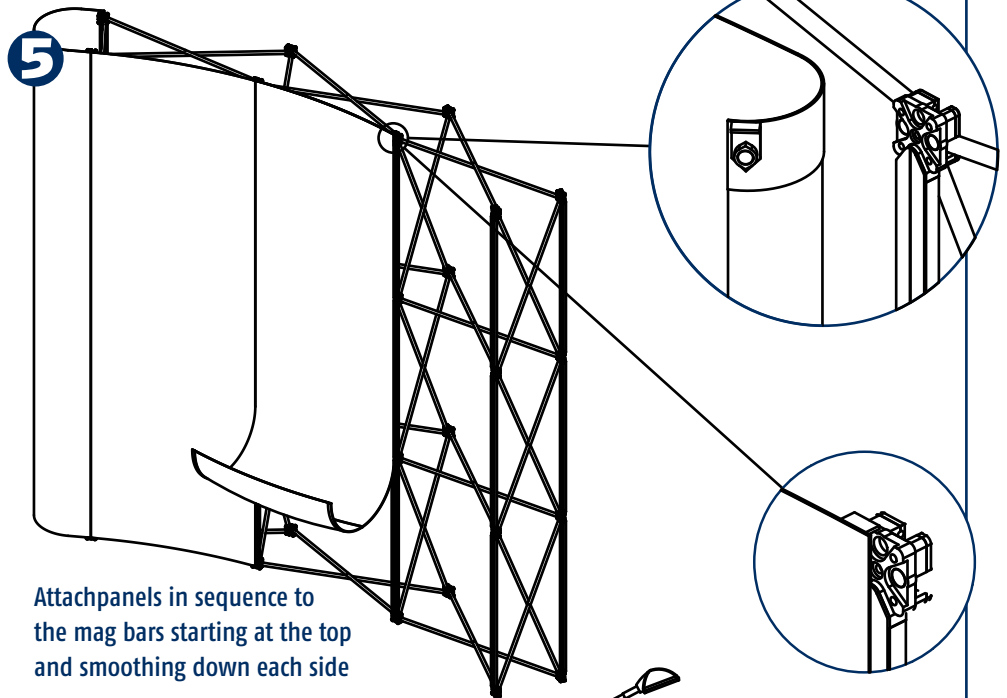

**1** Unpack the collapsed frame from the drawstring bag

**2** Extend the frame

**3** Magnetic locking arms will engage at full extension

**4** Attach mag bars to nodes

**5** Attach panels in sequence to the mag bars starting at the top and smoothing down each side

3X3

A = 2492mm  
B = 596mm  
Height = 2130mm

3X4

A = 3073mm  
B = 795mm  
Height = 2130mm

**6**

Attach lights