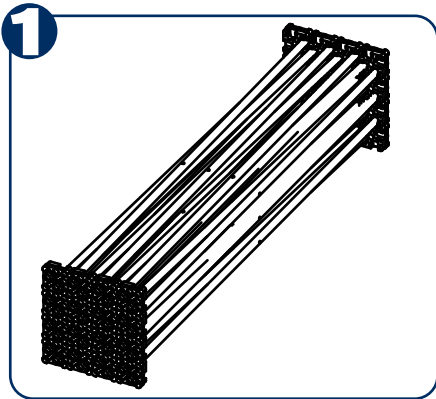

**deeleys**<sup>TM</sup>  
improving your image

# ADVANTAGE Pop UP Bundle

The Advantage offers a seamless graphic display wall. Lightweight and strong aluminium frame in a striking black finish. The bundle comes complete with lights, transit case and lectern conversion kit as standard. Ideal for exhibitions and point of sale environments. Quick and easy to set up.

**1** Unpack the collapsed frame from the drawstring bag

**2** Extend the frame

**3** Magnetic locking arms will engage at full extension

**4** Attach mag bars to nodes

**5** Attach panels in sequence to the mag bars starting at the top and smoothing down each side

3X3

A = 2492mm  
B = 596mm  
Height = 2130mm

3X4

A = 3073mm  
B = 795mm  
Height = 2130mm

**6**

Attach lights