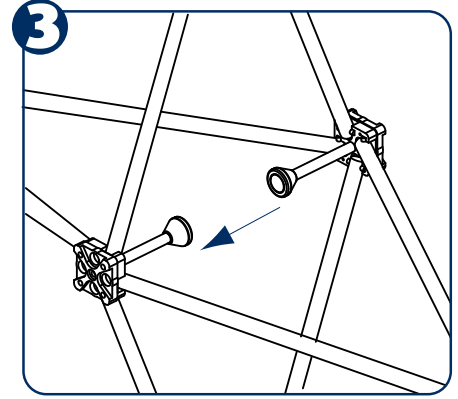

# ADVANTAGE Pop UP Bundle

The Advantage offers a seamless graphic display wall. Lightweight and strong aluminium frame in a striking black finish. The bundle comes complete with lights, transit case and lectern conversion kit as standard. Ideal for exhibitions and point of sale environments. Quick and easy to set up.

**1** Unpack the collapsed frame from the drawstring bag

**2** Extend the frame

**3** Magnetic locking arms will engage at full extension

**4** Attach mag bars to nodes

**5** Attach panels in sequence to the mag bars starting at the top and smoothing down each side