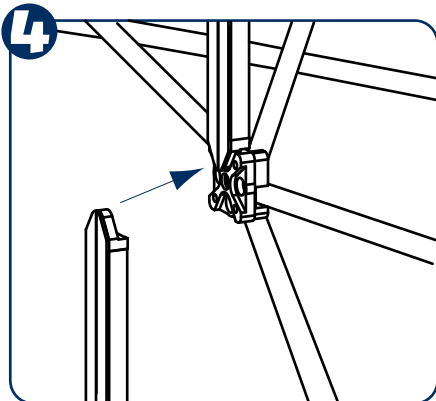

**1** Unpack the collapsed frame from the drawstring bag

**2** Extend the frame

**3** Magnetic locking arms will engage at full extension

**4** Attach mag bars to nodes

**5** Attach panels in sequence to the mag bars starting at the top and smoothing down each side

3X3

A = 2492mm  
B = 596mm  
Height = 2130mm

3X4

A = 3073mm  
B = 795mm  
Height = 2130mm

**6**

Attach lights