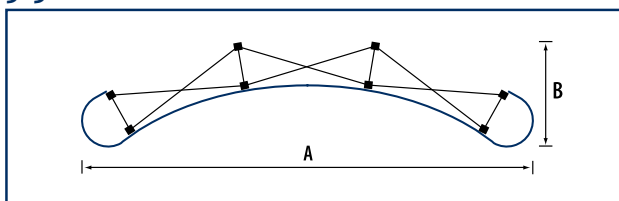

**1** Unpack the collapsed frame from the drawstring bag

**2** Extend the frame

**3** Magnetic locking arms will engage at full extension

**4** Attach mag bars to nodes

**5** Attach panels in sequence to the mag bars starting at the top and smoothing down each side

3X3

A = 2492mm  
B = 596mm  
Height = 2130mm

3X4

A = 3073mm  
B = 795mm  
Height = 2130mm

**6**

Attach lights